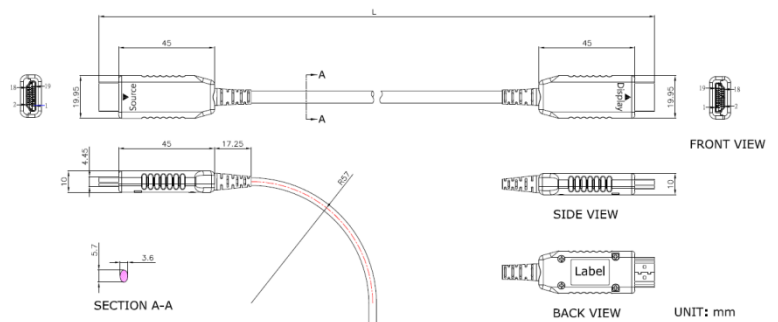

### Descriptions:

- 3.4-Gbps × 4-Ch Uni-Direction
- Up to 150-m in Cable Length
- No Extender Needed
- No External Power Required
- World's lowest-power HDMI AHC
- User friendly: Plug-and-Go

### Product Selections:

P/N	Data Rate (Gbps)	Temperature (deg c)	Reach	Description
C04010HMFLxxx	4dhX3.4G	0~50	150m	HDMI 1.4a AHC Black

Note : xxx indicates fiber length